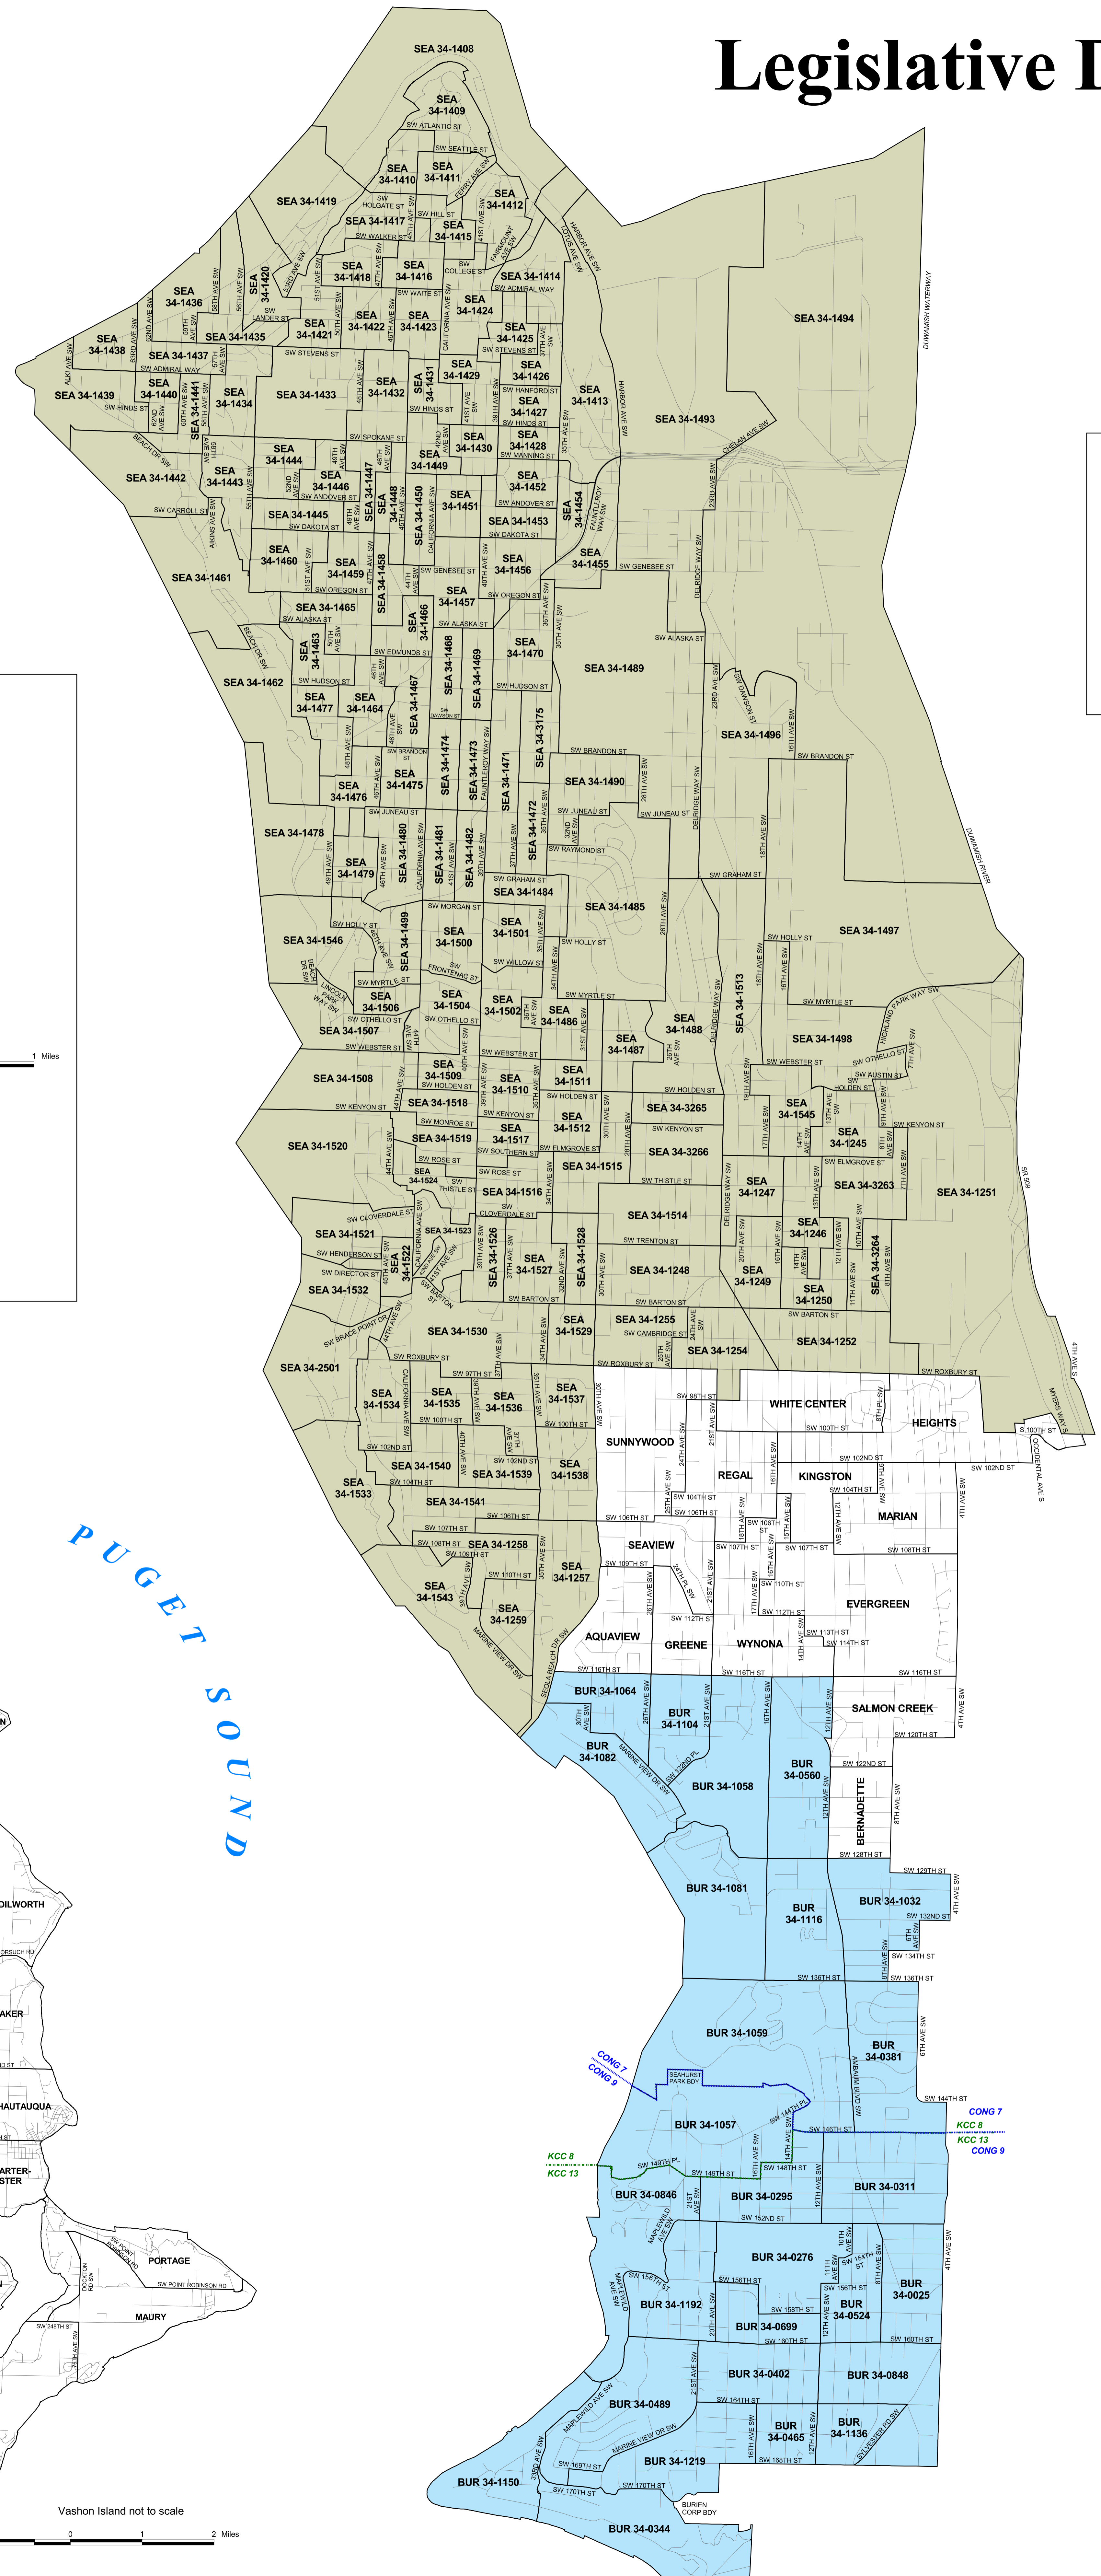

Legend

- 2004 Precinct Boundaries
- Cities
  - Burien
  - Unincorporated King County
  - Seattle
- Streets
- Congressional District Boundary
- County Council District Boundary

Produced by:
GIS Section
Records, Elections and Licensing Services Division
Department of Executive Services

June 2004